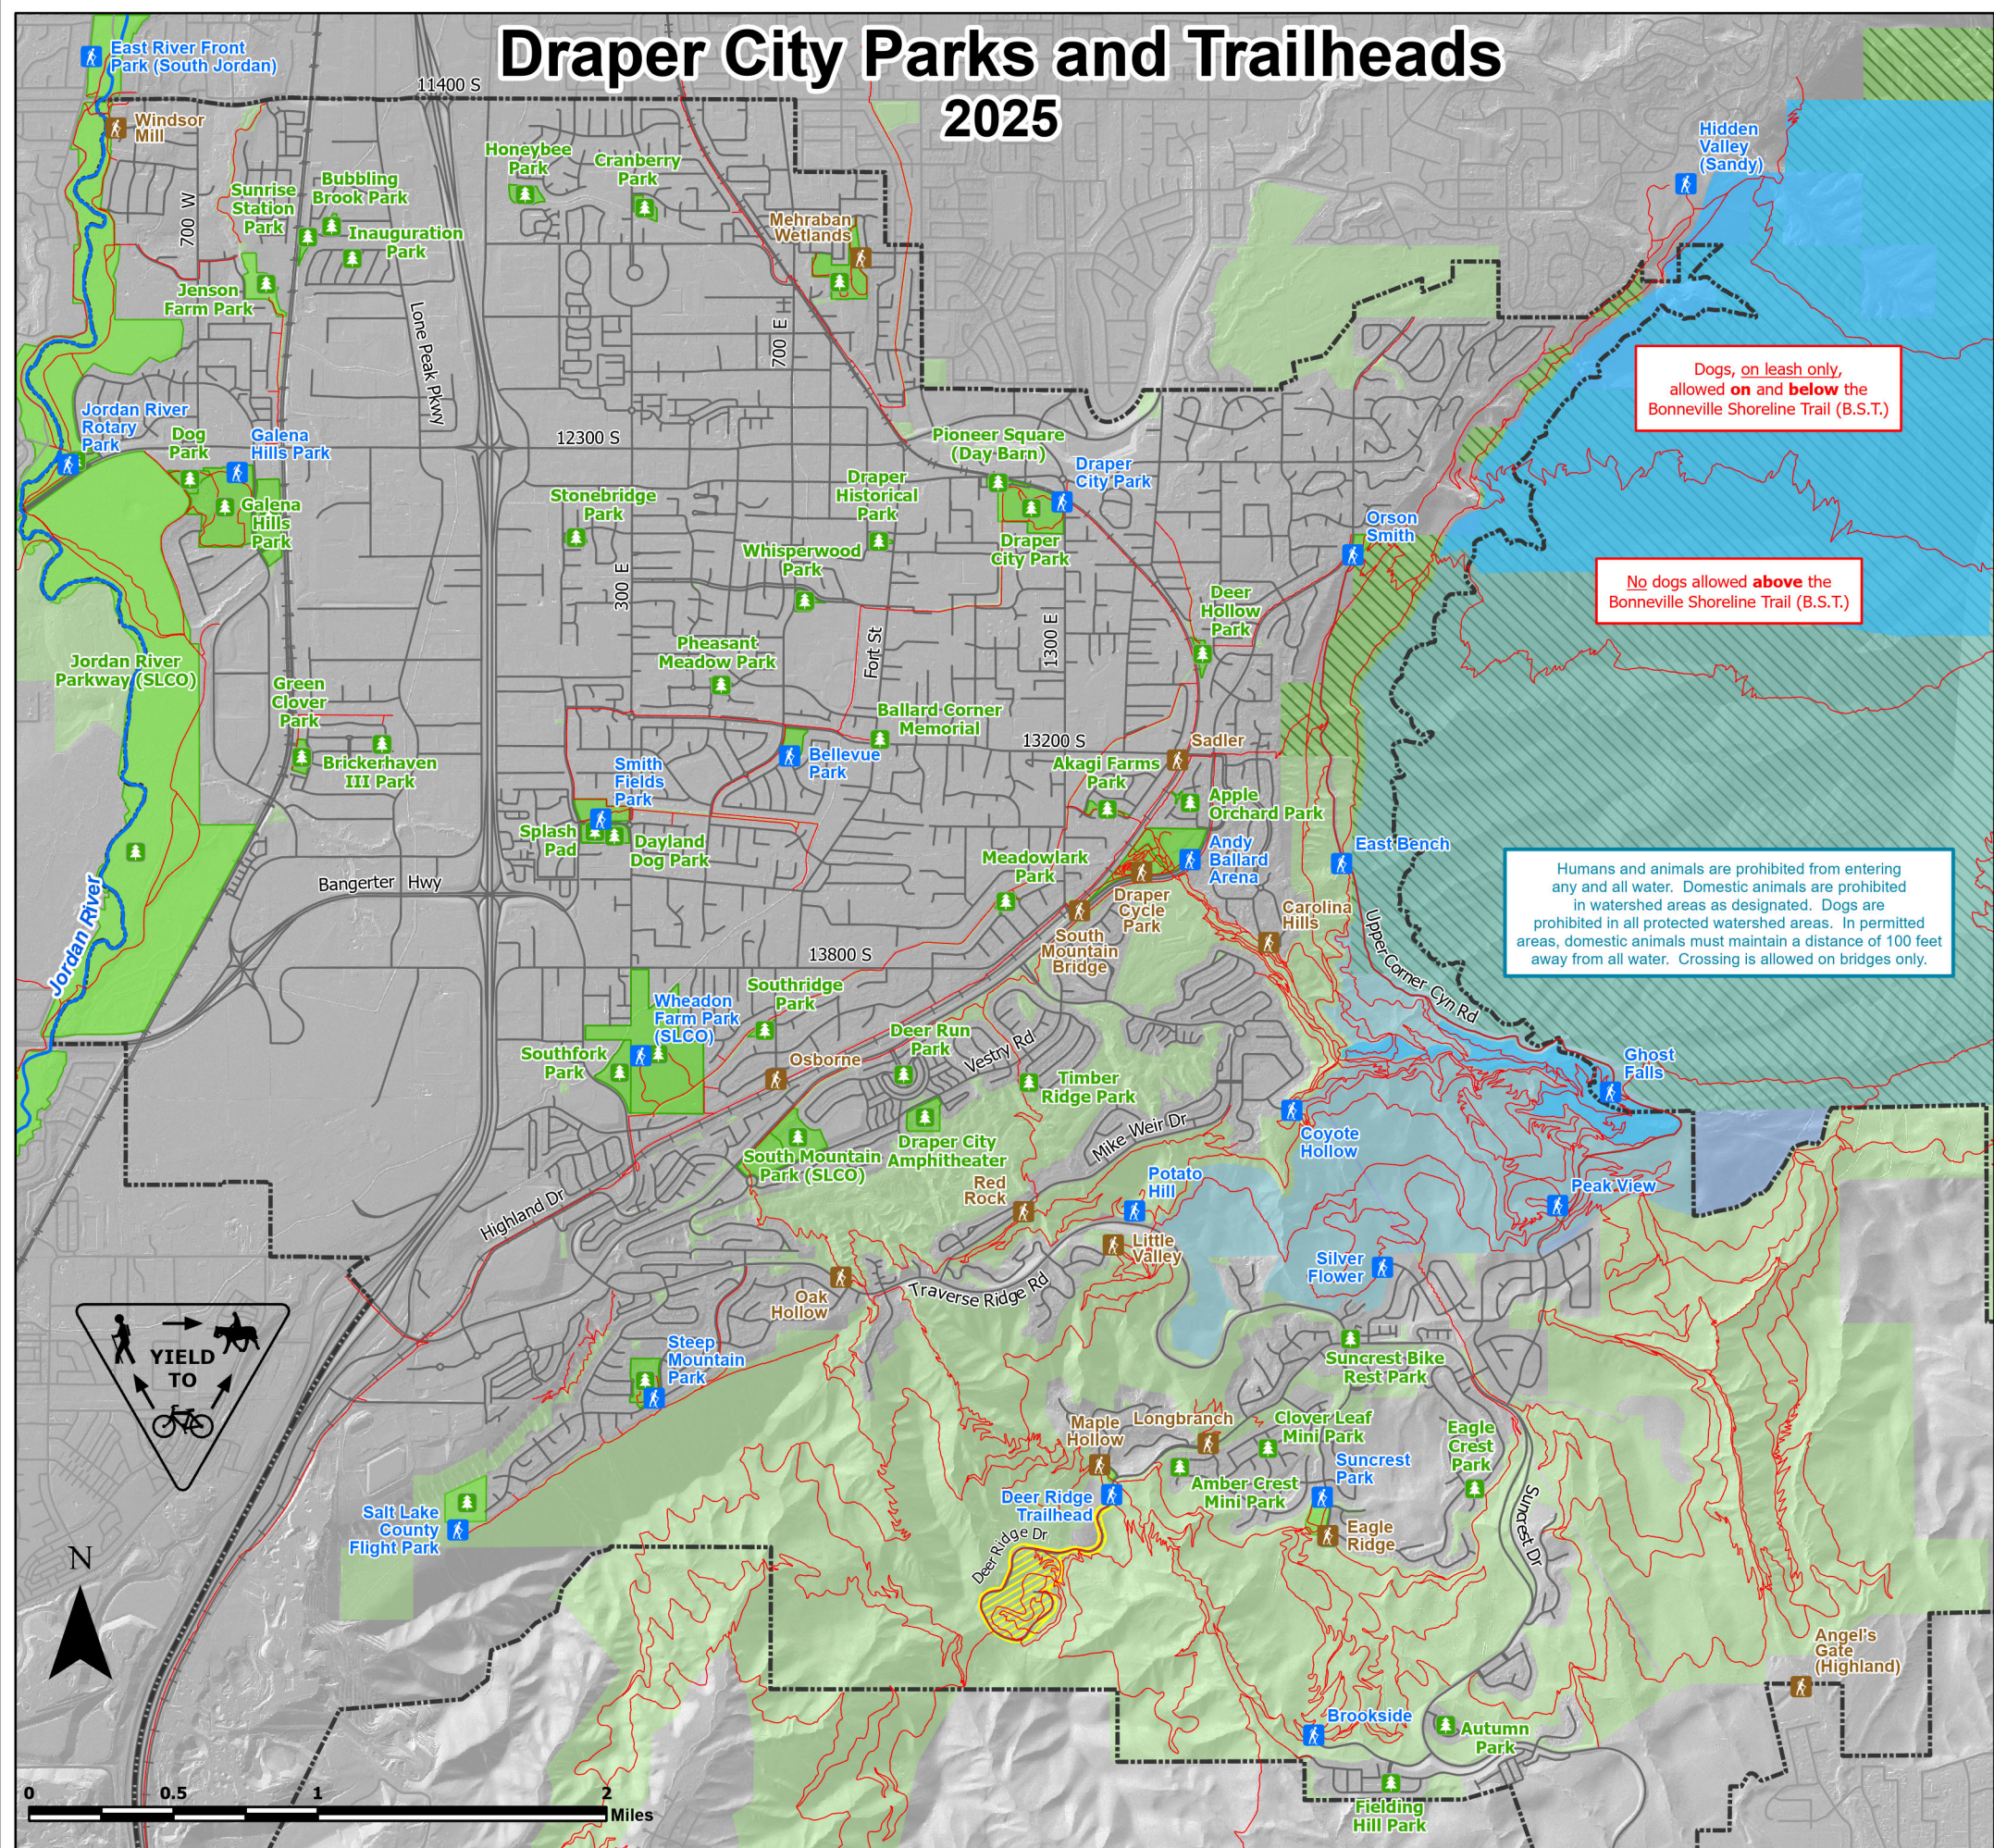

Draper City Parks and Trailheads

2025

Dogs, on leash only, allowed on and below the Bonneville Shoreline Trail (B.S.T.)

No dogs allowed above the Bonneville Shoreline Trail (B.S.T.)

Humans and animals are prohibited from entering any and all water. Domestic animals are prohibited in watershed areas as designated. Dogs are prohibited in all protected watershed areas. In permitted areas, domestic animals must maintain a distance of 100 feet away from all water. Crossing is allowed on bridges only.

LEGEND

- Trailheads
- Trailheads with Restrooms
- Parks
- Trails
- Dog Off Leash Area
- Parks
- Open Space
- Protected Watershed Area (No Dogs)
- Critical Watershed Area (No Domesticated Animals)
- U.S. Forest Service
- Jordan River
- Streets
- Rails
- City Boundary

PLEASE NOTE:

- Stay on established trails.
- Many trails are in a watershed area, please help preserve your drinking water. Practice "Leave No Trace" skills.
- No motorized vehicles permitted on trails.
- Domestic animals (dogs, horse) must be leashed in permitted areas. You must collect and properly dispose of all waste.
- Camping and campfires are prohibited within Draper City open space.
- Equestrian trailheads are located at the Andy Ballard Arena and Orson Smith Trailhead.
- Some trails are located in active construction areas, please use caution.